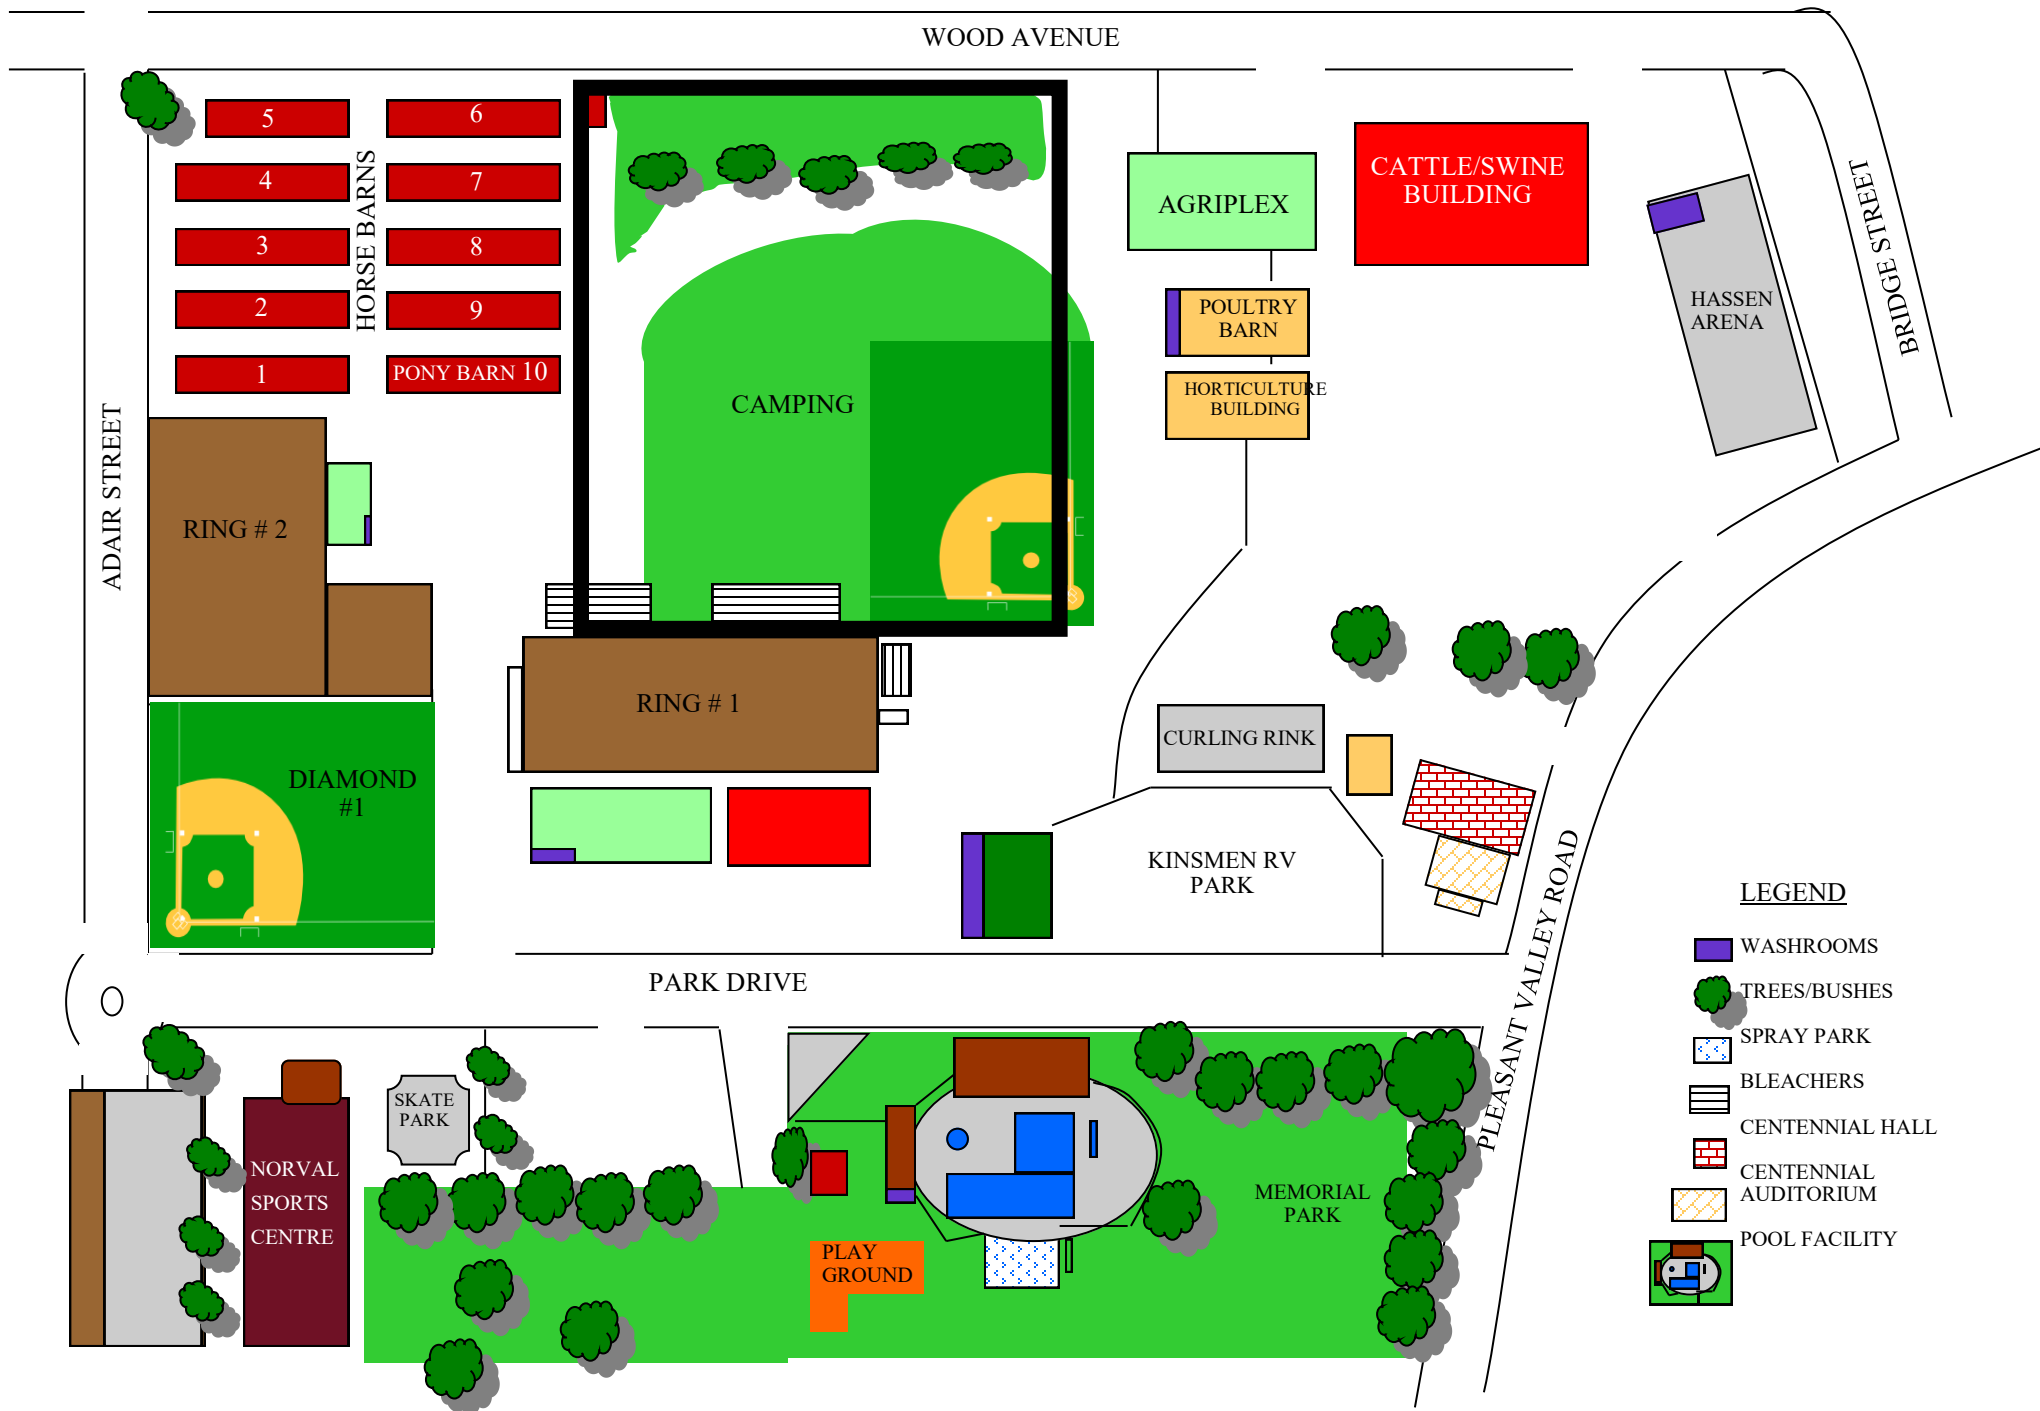

ARMSTRONG SPALLUMCHEEN PARKS & RECREATION GROUNDS

LEGEND

-  WASHROOMS
-  TREES/BUSHES
-  SPRAY PARK
-  BLEACHERS
-  CENTENNIAL HALL
-  CENTENNIAL AUDITORIUM
-  POOL FACILITY
-  POOL FACILITY